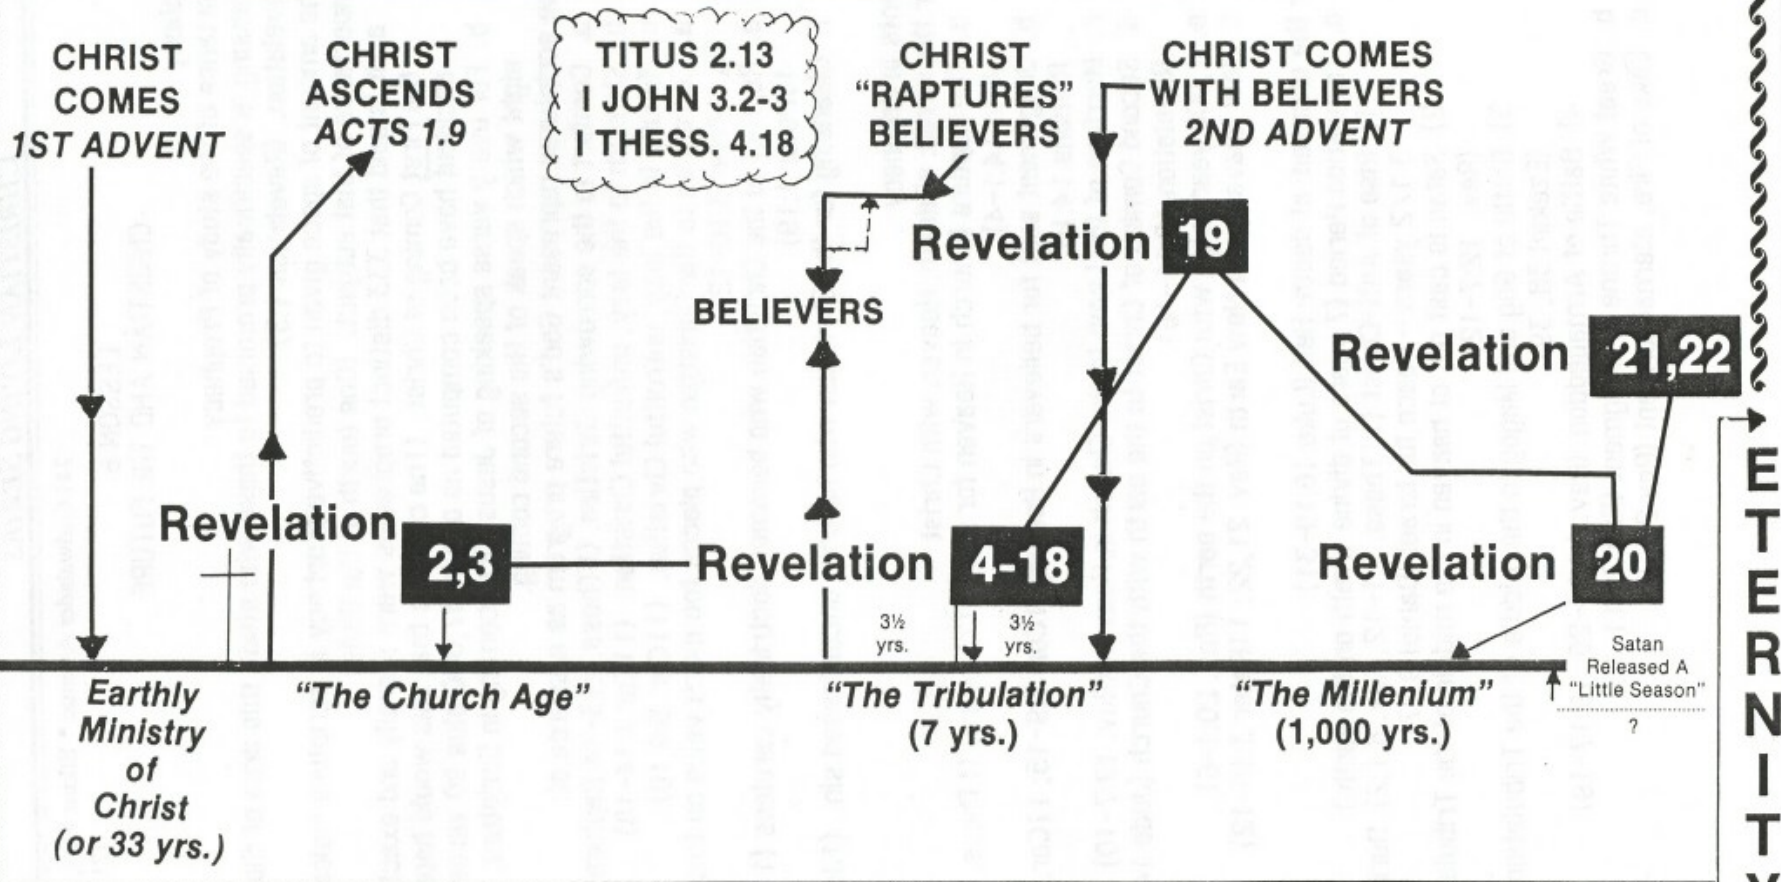

Mel Hall, Pastor
 Jim Martin, Assistant Pastor
 215-886-5743

Calvary Baptist Church
 241 Cadwalader Avenue * Elkins Park, PA * 19027
 (215) 886-5743

PROPHECY CHART

Outline Revelation - 1:19

- I. PAST: "the things which thou hast seen" = Chapter 1 (vision)
- II. PRESENT: "the things which are" = Chapters 2 & 3 ("the 7 churches")
- III. FUTURE: "the things which shall be hereafter" = Chapters 4-22 (Rapture, Tribulation, 2nd Advent, Millennial Reign, Eternal State)
 *See 4:1 also - "hereafter"

"The Biblicist Position" =
 A literal interpretation of Scripture demands the:-

- Pretribulation (Rapture of Believers)
- Premillennial Coming of Jesus Christ (Return With Believers)

Historical = 1-3 Prophetical = 4-22

Tribulation 4-18 Church In Heaven 4,5
 People On Earth 6-18

Second Coming 19 Millenium + Judgement 20 Eternal State 21,22