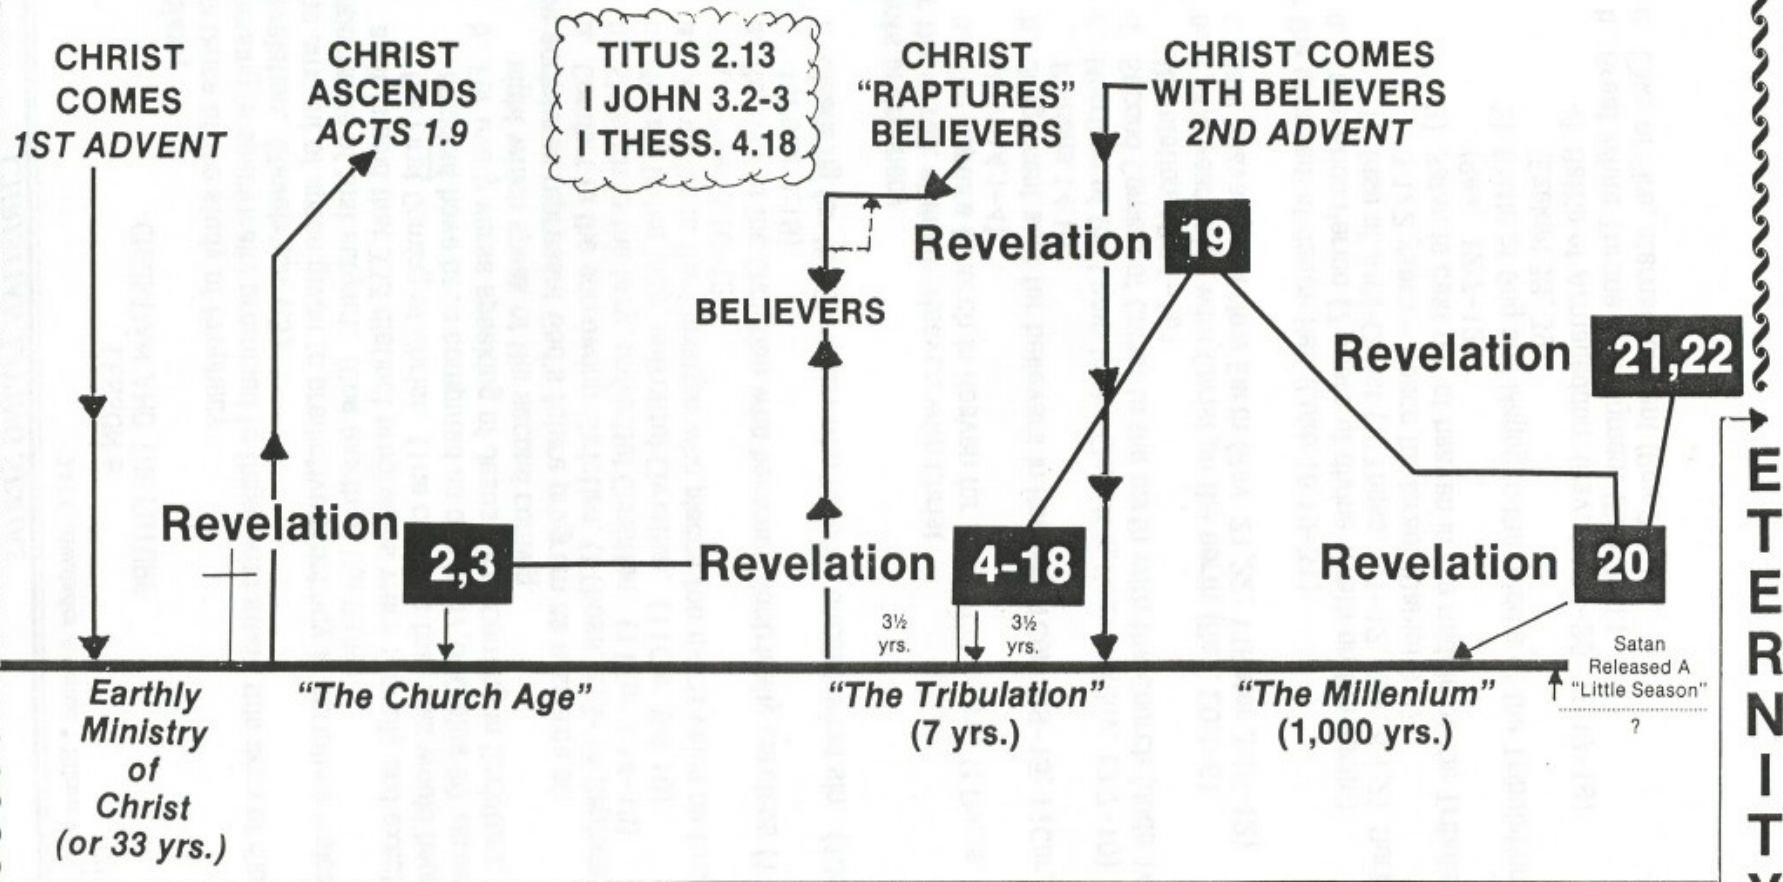

# PROPHECY CHART

## Outline Revelation - 1:19

- I. PAST: "the things which thou hast seen" = Chapter 1 (vision)
- II. PRESENT: "the things which are" = Chapters 2 & 3 ("the 7 churches")
- III. FUTURE: "the things which shall be hereafter" = Chapters 4-22 (Rapture, Tribulation, 2nd Advent, Millennial Reign, Eternal State)  
 \*See 4:1 also - "hereafter"

### "The Biblicist Position" =

A literal interpretation of Scripture demands the:-

- Pretribulation (Rapture of Believers)
- Premillennial Coming of Jesus Christ (Return With Believers)

Historical = 1-3

Prophetical = 4-22